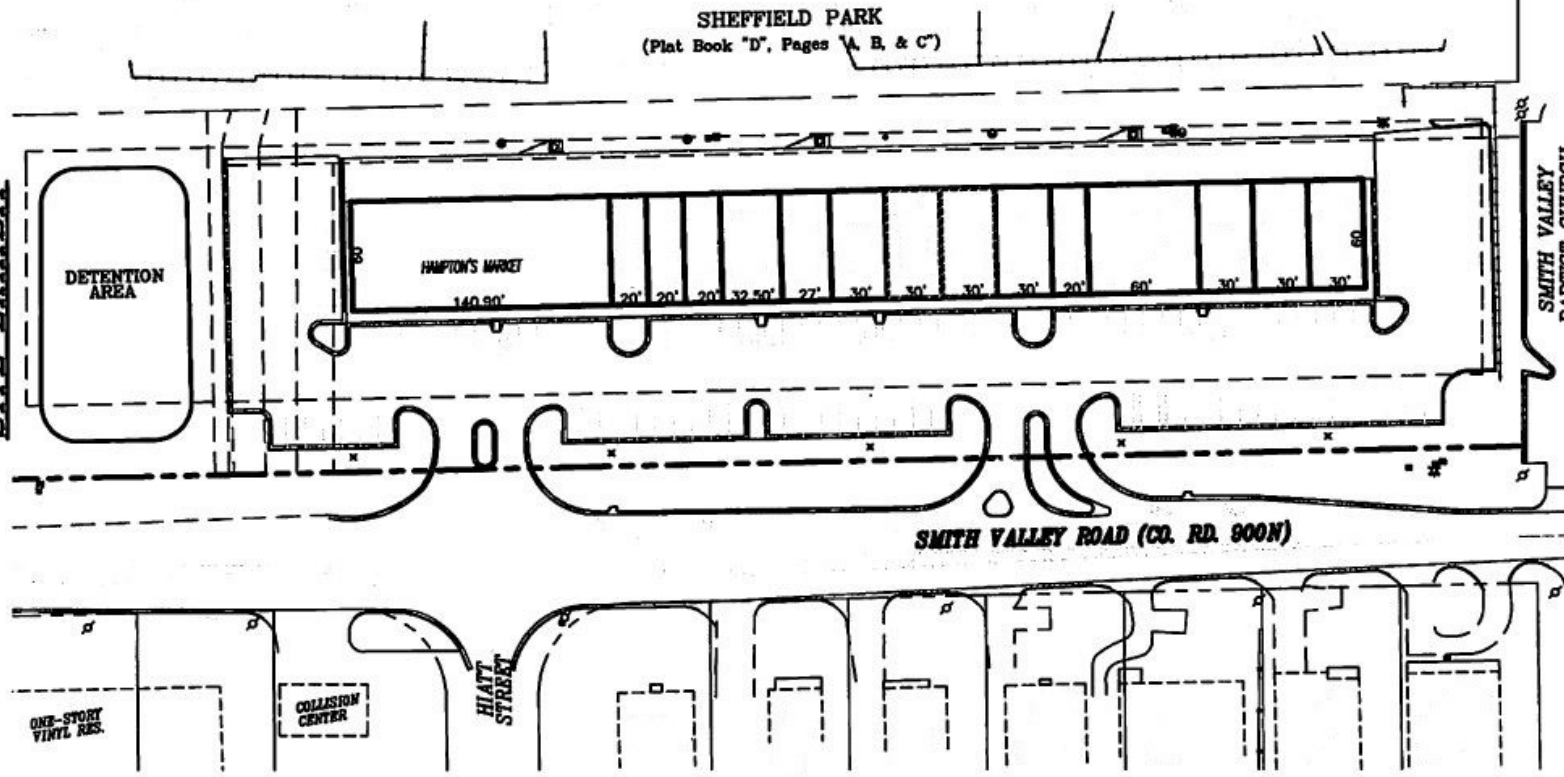

317.396.1600

N
SCALE : 1"=100'

SUGAR GROVE SHOPPES
4800 WEST SMITH VALLEY ROAD
SITE EXHIBIT

SMITH VALLEY
BAPTIST CHURCH
(Plat Book 112, Page 034)
(Plat Book 102, Page 000)

MAURER SURVEYING, INC.

4800 W. SMITH VALLEY ROAD, SUITE P, GREENWOOD INDIANA 46142
OFFICE - 317-891-3898 www.MaurerSurveying.com